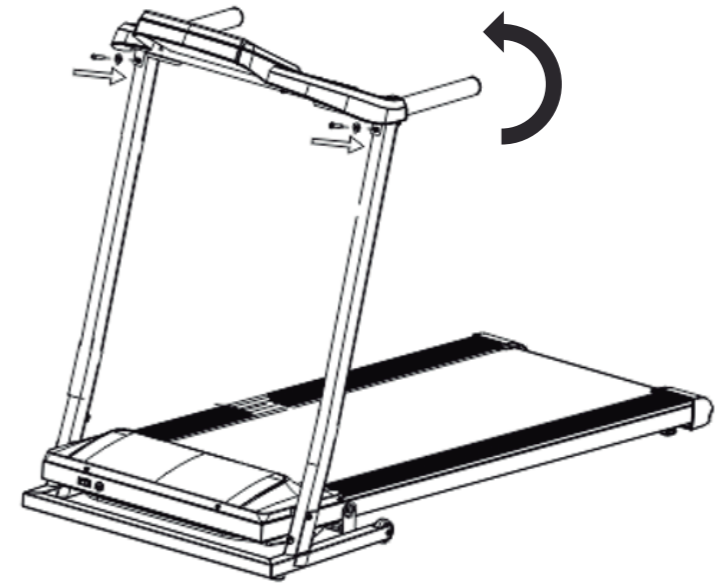

DISPLAY
MANUAL

ASSEMBLY
VIDEO

MAINTENANCE
MANUAL

BODYTONE HOME WARRANTY

Structure.....	5 years
Mechanical problem	2 years

1.

3.

2.