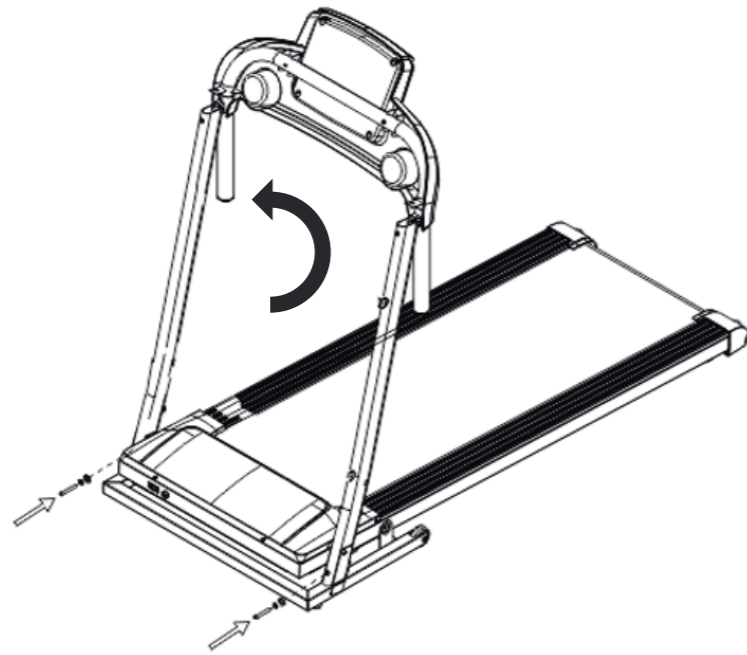

DISPLAY
MANUAL

ASSEMBLY
VIDEO

MAINTENANCE
MANUAL

BODYTONE HOME WARRANTY

Structure.....	5 years
Mechanical problem	2 years

1.

3.

2.