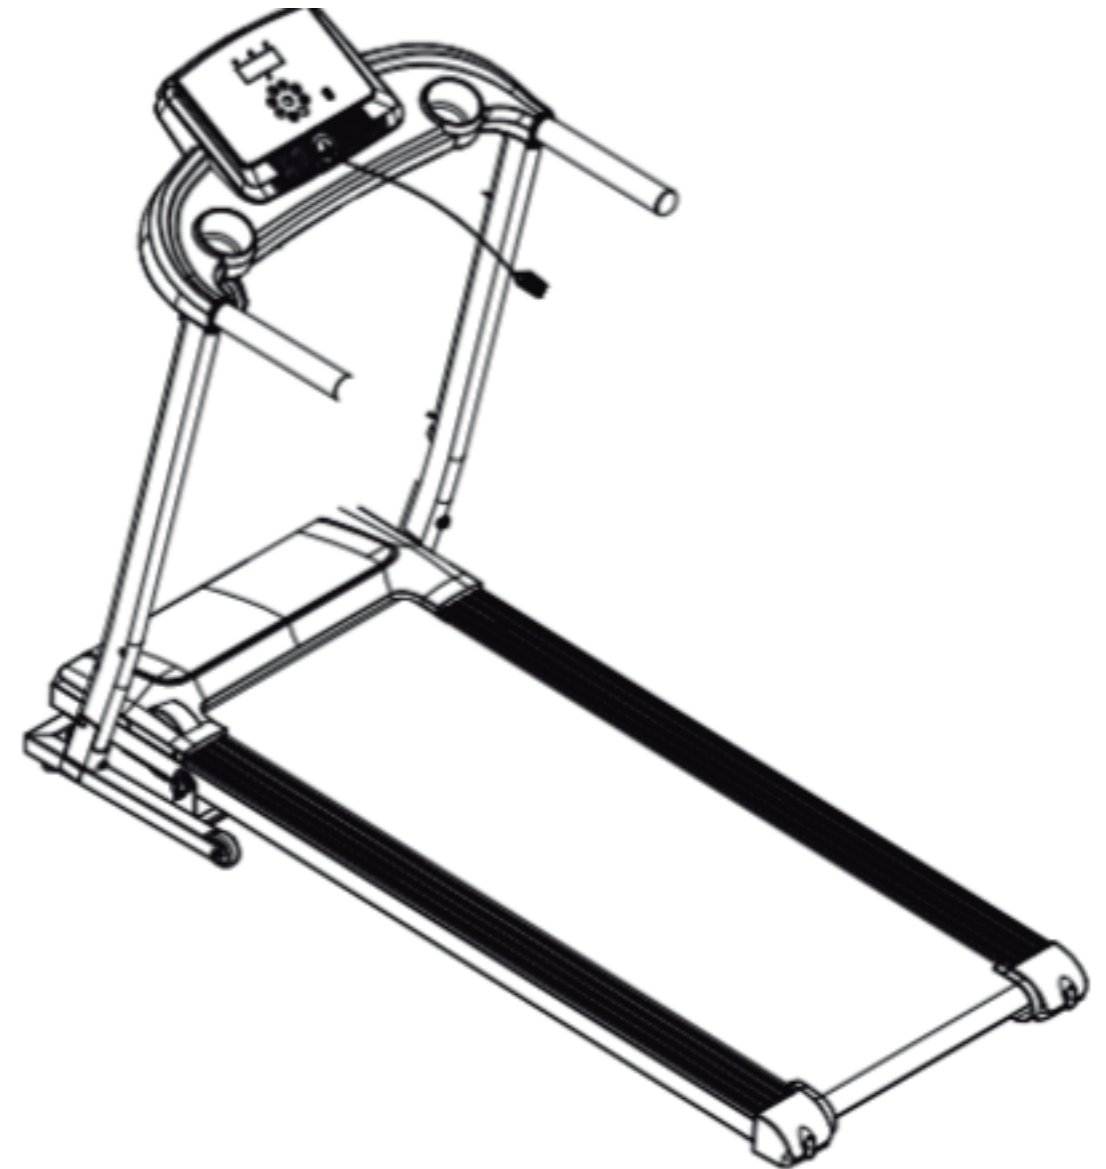

DISPLAY
MANUAL

ASSEMBLY
VIDEO

MAINTENANCE
MANUAL

BODYTONE HOME WARRANTY

Structure.....	5 years
Mechanical problem	2 years

1.

3.

2.