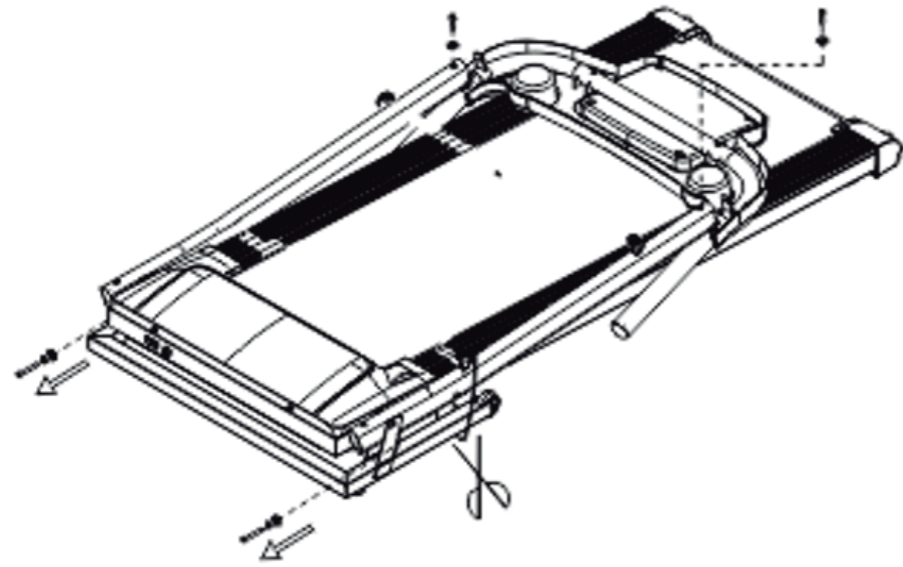

DISPLAY
MANUAL

ASSEMBLY
VIDEO

MAINTENANCE
MANUAL

BODYTONE HOME WARRANTY

Structure.....	5 years
Mechanical problem	2 years

1.

3.

2.